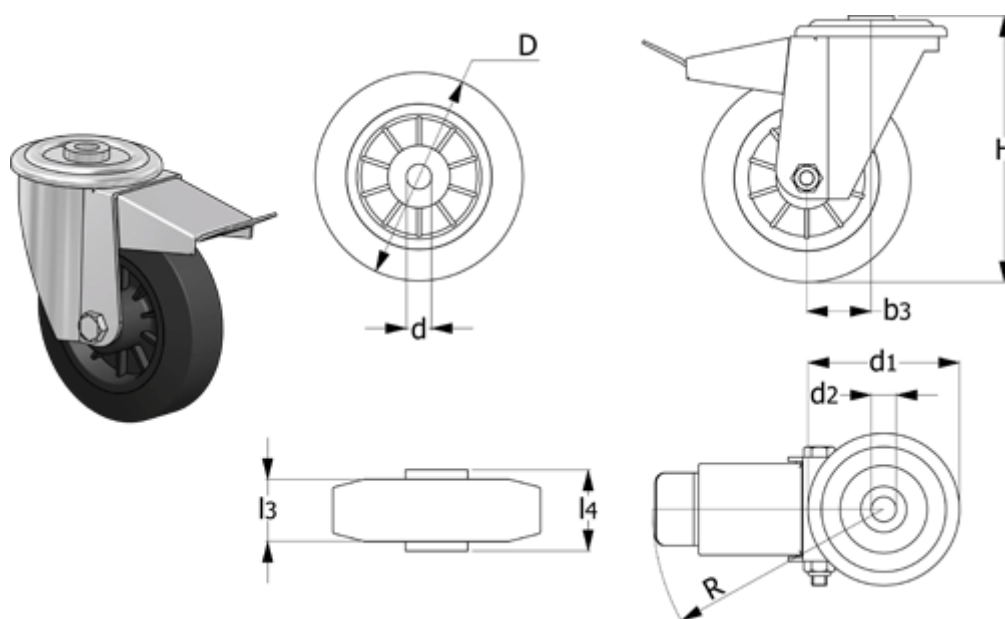

Data Sheet

Article number: 2314449768
Description: E+G rubber wheel 449768
RE.E2-180-FBF turning plate w/brake

Measures

b3	= 56	H	= 214
Code	= 449768	l3	= 45
d	= 20	l4	= 59
D	= 180	R	= 156
d1	= 120	Rolling resistance (N)	= 1300
d2	= 20	Type	= RE.E2-180-FBF
Dynamic load (N)	= 1800		
g	= 2570		